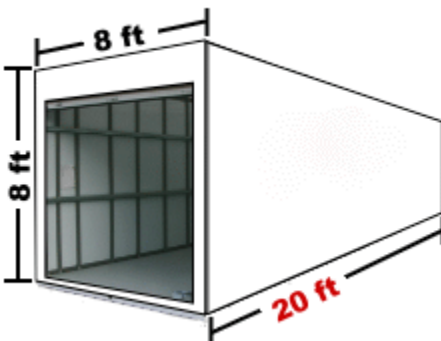

12 FOOT CONTAINER

Storage Capacity:

675 cubic ft

Weight Capacity:

3,000 - 4,000 lbs

Contents:

Holds 2 - 3 rooms of household goods or about 1,000 - 1,200 sq. ft. of moderately furnished living area

16 FOOT CONTAINER

Storage Capacity:

900 cubic ft

Weight Capacity:

4,000 - 6,000 lbs

Contents:

Holds 3 - 4 rooms of household goods or about 1,300 - 1,500 sq. ft. of moderately furnished living area

20 FOOT CONTAINER

Storage Capacity:

1,150 cubic ft

Weight Capacity:

6,000 - 8,000 lbs

Contents:

Holds 4 - 6 rooms of household goods or about 2,000 sq. ft. of moderately furnished living area