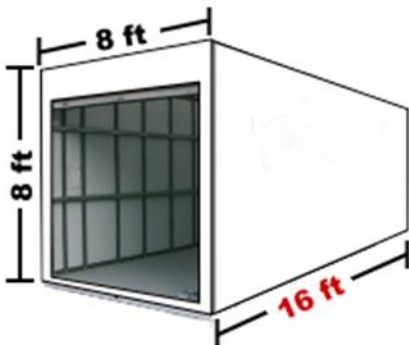

12 FOOT CONTAINER

Storage Capacity:

675 cubic ft

Weight Capacity:

3,000 - 4,000 lbs

Contents:

Holds 2 - 3 rooms of household goods or about 1,000 - 1,200 sq. ft. of moderately furnished living area

16 FOOT CONTAINER

Storage Capacity:

900 cubic ft

Weight Capacity:

4,000 - 6,000 lbs

Contents:

Holds 3 - 4 rooms of household goods or about 1,300 - 1,500 sq. ft. of moderately furnished living area

20 FOOT CONTAINER

Storage Capacity:

1,150 cubic ft

Weight Capacity:

6,000 - 8,000 lbs

Contents:

Holds 4 - 6 rooms of household goods or about 2,000 sq. ft. of moderately furnished living area