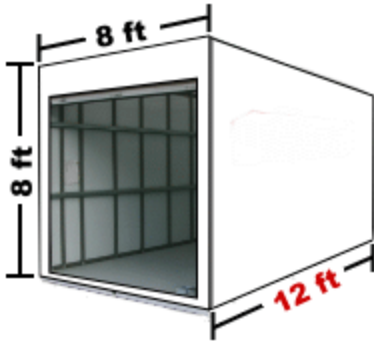

12 FOOT CONTAINER

Storage Capacity:

675 cubic ft

Weight Capacity:

3,000 - 4,000 lbs

Contents:

Holds 2 - 3 rooms of household goods or about 1,000 - 1,200 sq. ft. of moderately furnished living area

16 FOOT CONTAINER

Storage Capacity:

900 cubic ft

Weight Capacity:

4,000 - 6,000 lbs

Contents:

Holds 3 - 4 rooms of household goods or about 1,300 - 1,500 sq. ft. of moderately furnished living area

20 FOOT CONTAINER

Storage Capacity:

1,150 cubic ft

Weight Capacity:

6,000 - 8,000 lbs

Contents:

Holds 4 - 6 rooms of household goods or about 2,000 sq. ft. of moderately furnished living area